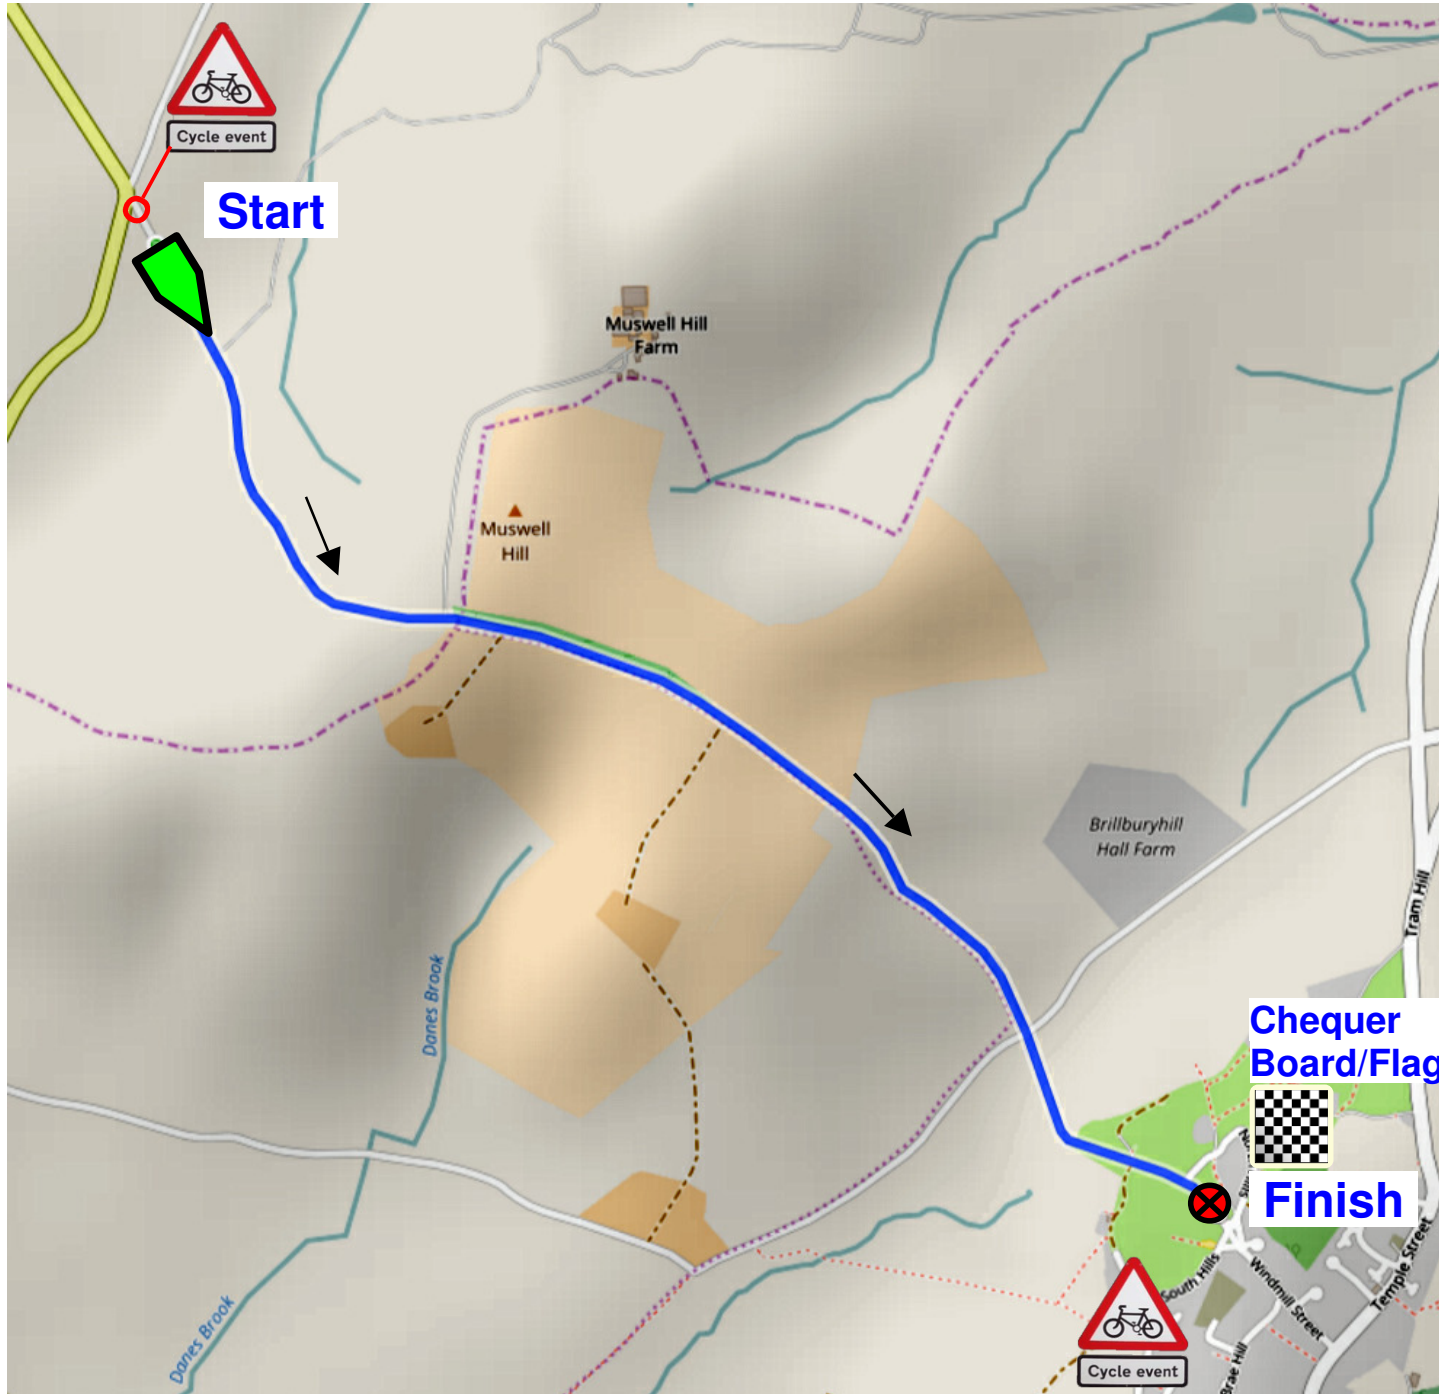

London West DC

Mandatory sign requirements for ALL CTT events held on HHC027 Muswell Hill Climb

CTT Warning Sign