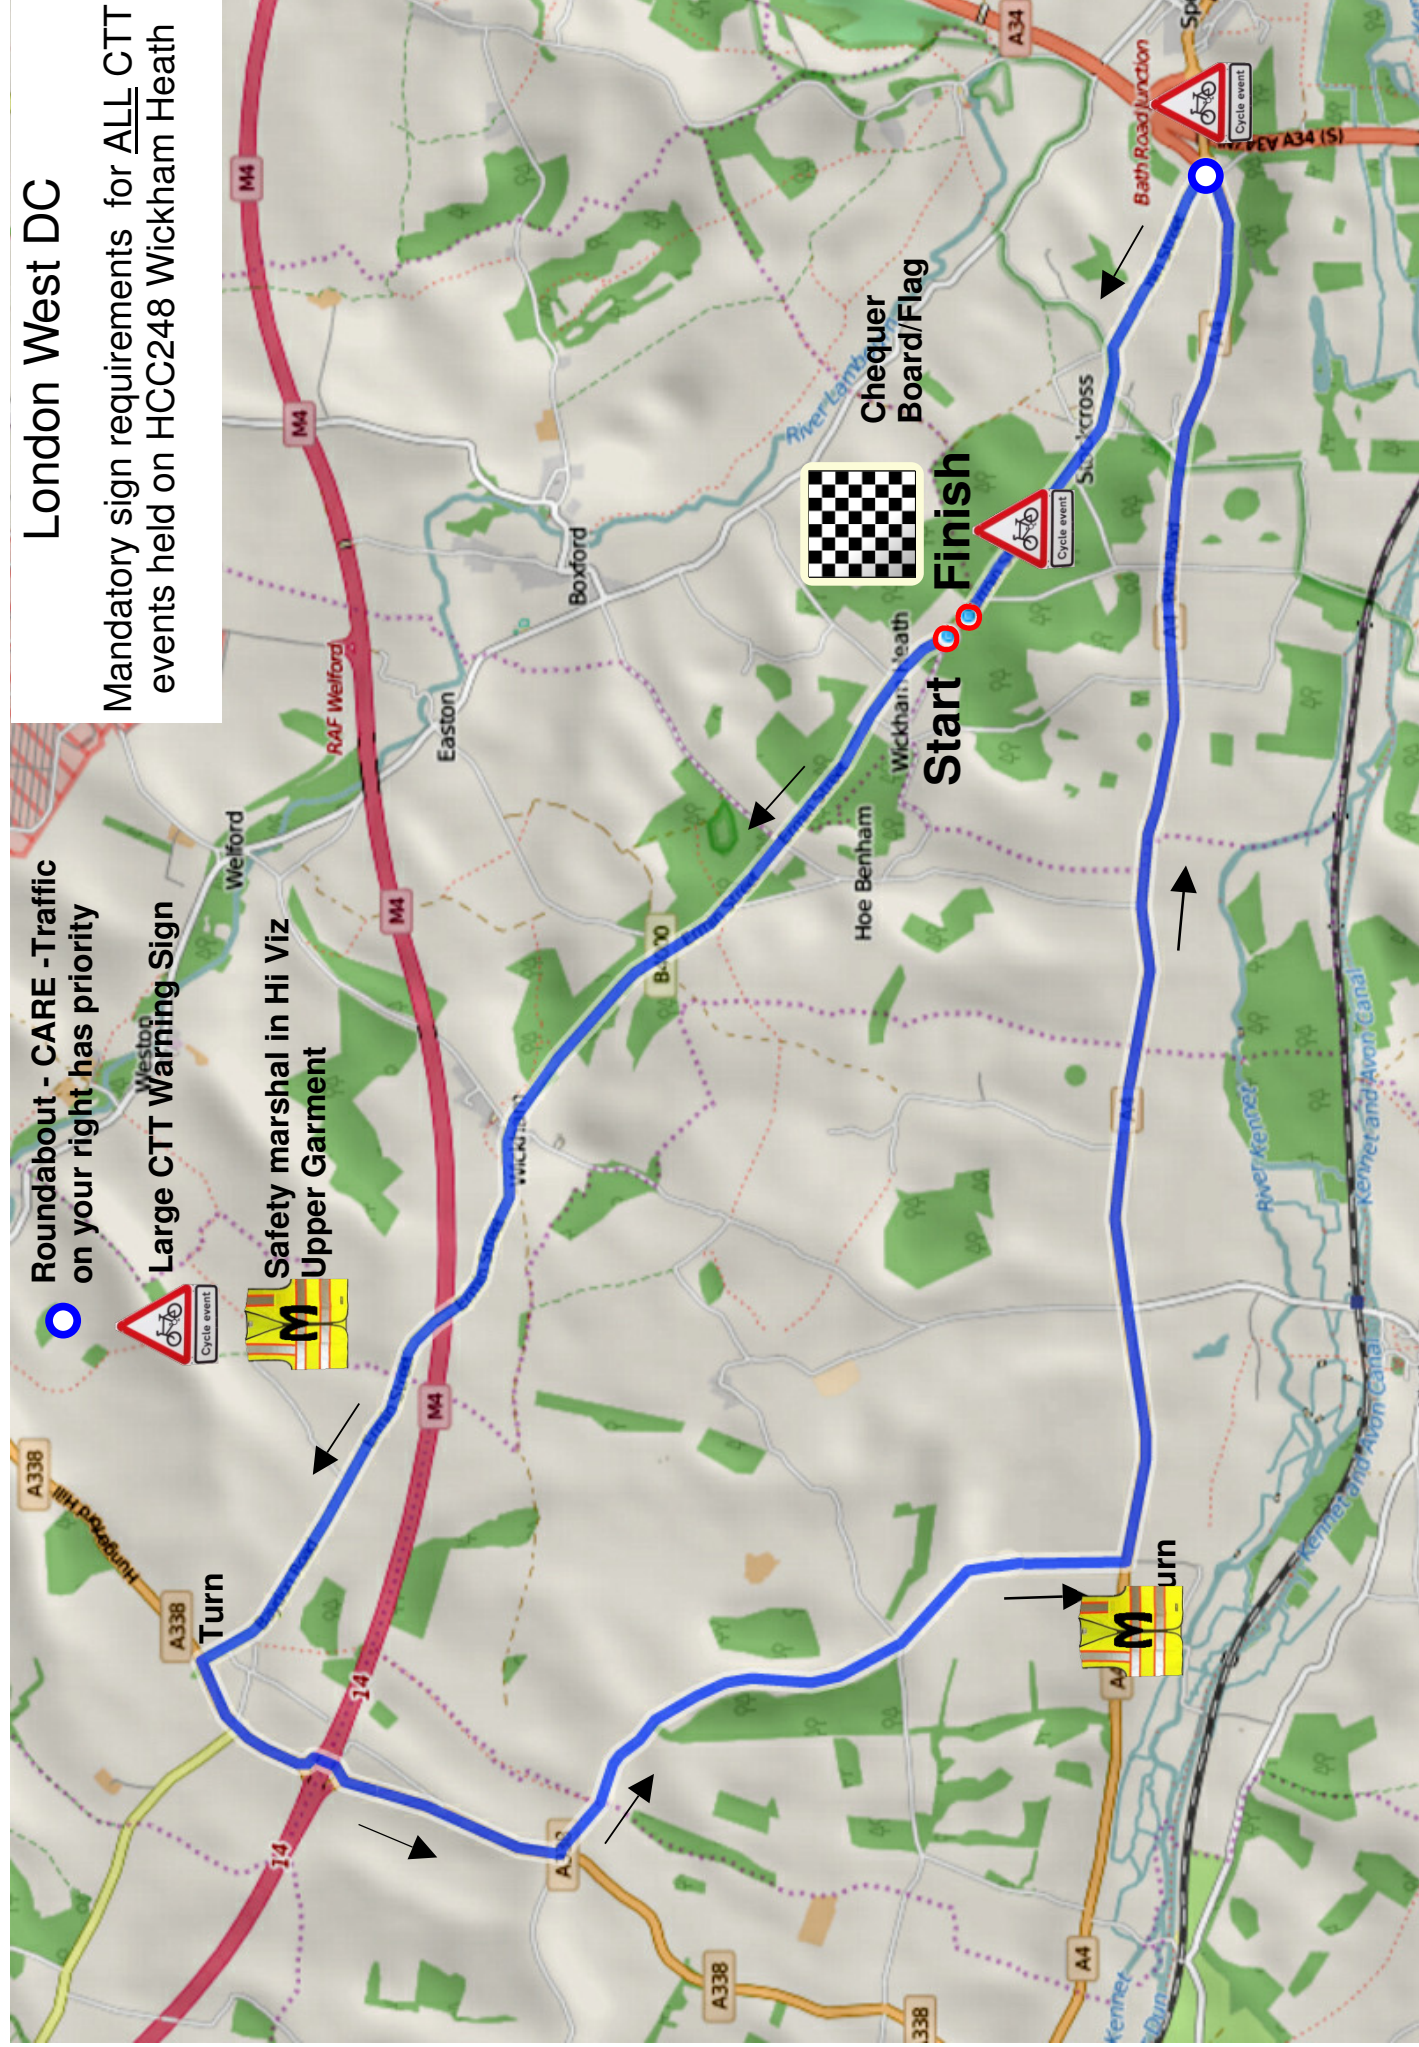

Roundabout - CARE -Traffic
on your right has priority

Large CTT Warning Sign

Safety marshal in Hi Viz
Upper Garment

London West DC

Mandatory sign requirements for ALL CTT
events held on HCC248 Wickham Heath