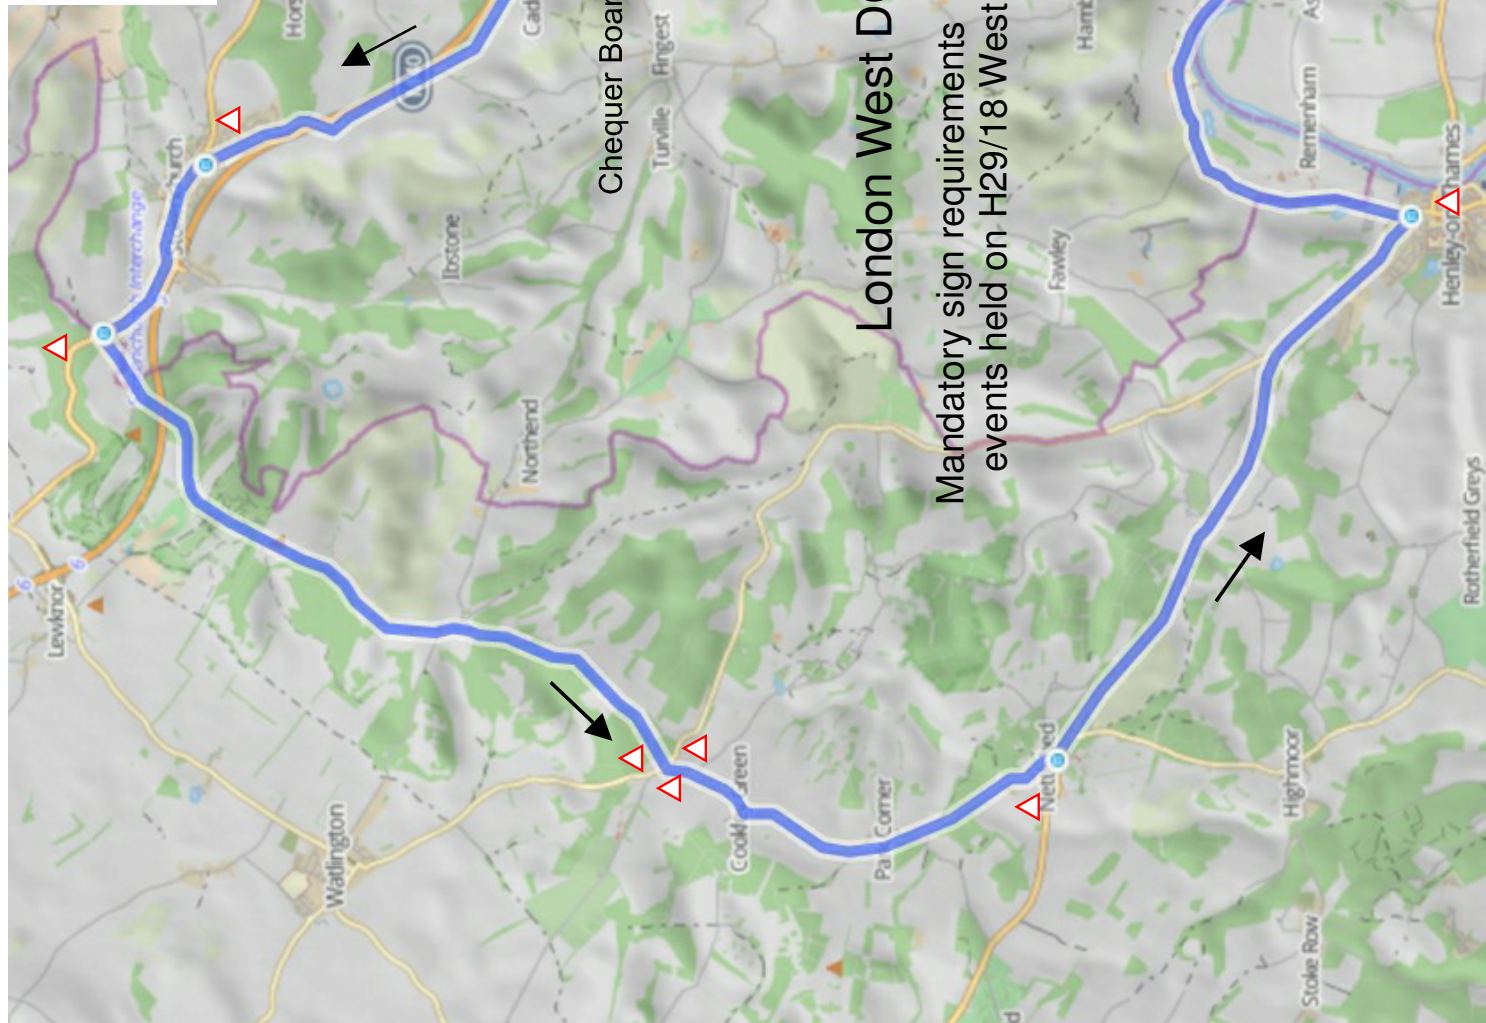

London West DC

Mandatory sign requirements for ALL CTT events held on H29/18 South Bucks Hillly

London West DC
Mandatory sign requirements for ALL CTT events held on H29/18 West of Marlow